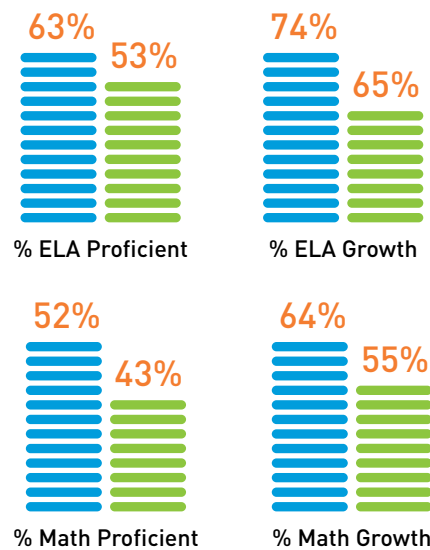

IDAHO CHARTER SCHOOLS - BY THE NUMBERS

PERFORMANCE

2017 NAEP PERFORMANCE

● National All Students ● Idaho All Students ● Idaho Charters

2017 ISAT PERFORMANCE

● Statewide ● Charters

PEOPLE

DEMOGRAPHICS

As a whole Idaho's public charter schools are slightly more diverse than the largest school district in the State but can and should do more to serve more diverse students. 2015-2016 data comes from the Idaho Department of Education.