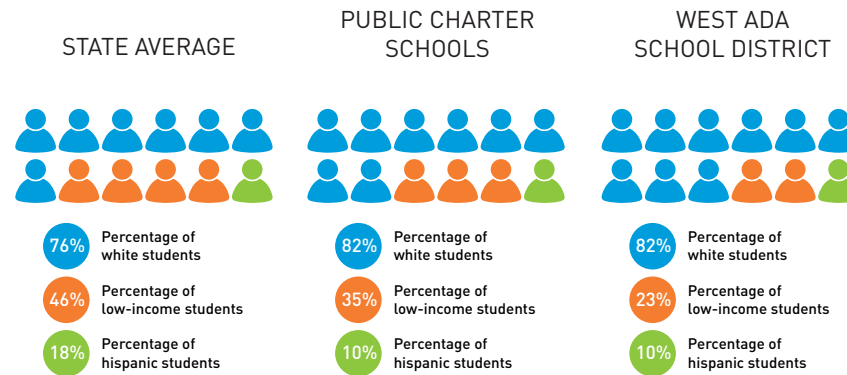

IDAHO CHARTER SCHOOLS - BY THE NUMBERS

PERFORMANCE

2017 NAEP PERFORMANCE

● National All Students ● Idaho All Students ● Idaho Charters

2017 ISAT PERFORMANCE

● Statewide ● Charters

PEOPLE

DEMOGRAPHICS

As a whole Idaho's public charter schools are slightly more diverse than the largest school district in the State but can and should do more to serve more diverse students. 2015-2016 data comes from the Idaho Department of Education.