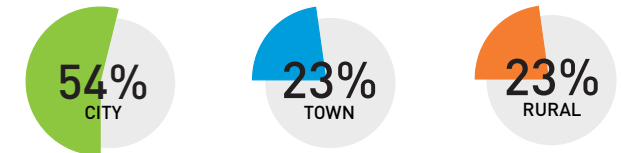

43 BRICK & MORTAR • 9 VIRTUAL