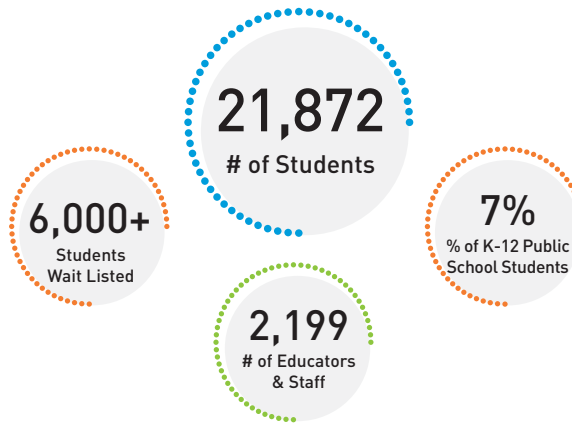

IDAHO CHARTER SCHOOLS - BY THE NUMBERS

PERFORMANCE

2017 NAEP PERFORMANCE

● National All Students ● Idaho All Students ● Idaho Charters

2017 ISAT PERFORMANCE

● Statewide ● Charters

PEOPLE

DEMOGRAPHICS

As a whole Idaho's public charter schools are slightly more diverse than the largest school district in the State but can and should do more to serve more diverse students. 2015-2016 data comes from the Idaho Department of Education.

PLACES

43 BRICK & MORTAR • 9 VIRTUAL

20 YEARS OF GROWTH