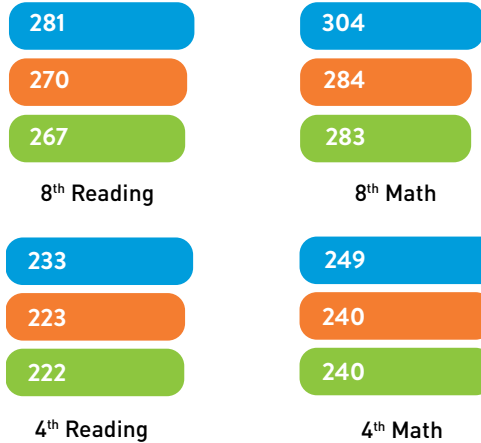

IDAHO CHARTER SCHOOLS - BY THE NUMBERS

PERFORMANCE

2017 NAEP PERFORMANCE

● National All Students ● Idaho All Students ● Idaho Charters

2017 ISAT PERFORMANCE

● Statewide ● Charters

PEOPLE

DEMOGRAPHICS

As a whole Idaho's public charter schools are slightly more diverse than the largest school district in the State but can and should do more to serve more diverse students. 2015-2016 data comes from the Idaho Department of Education.