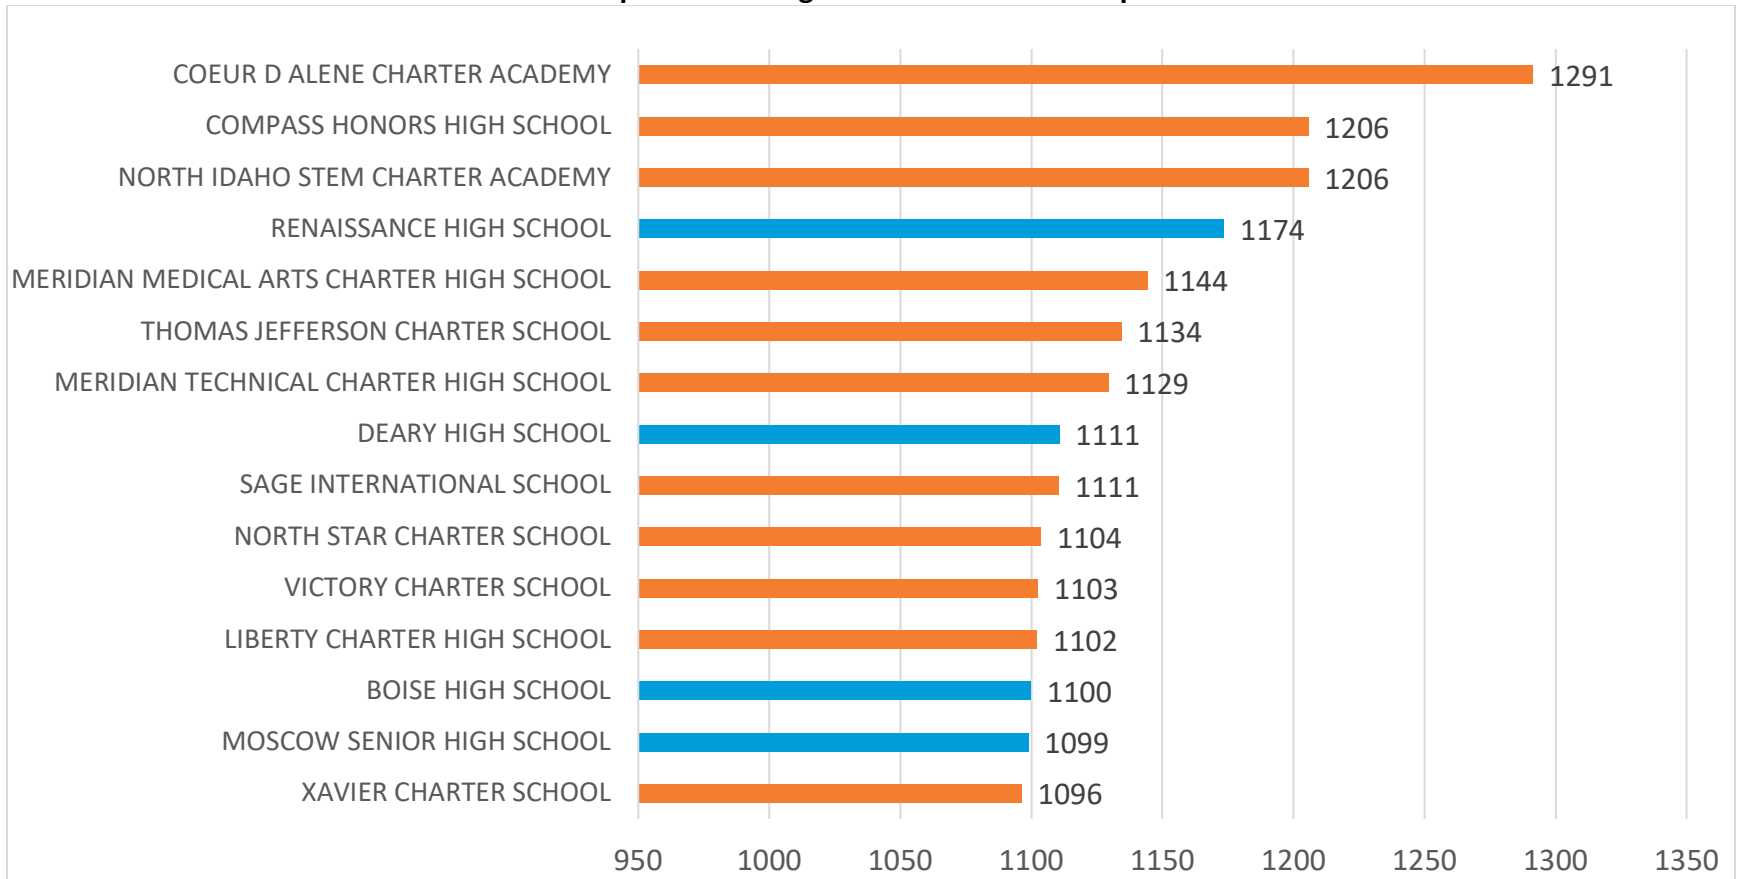

Idaho's Top 15 Public High Schools on 2018 Composite SAT

*Schools in Orange are Public Charter Schools

*All data come from the Idaho State Department of Education